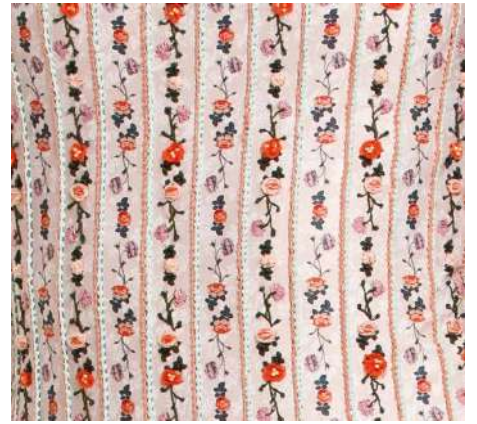

MARINE _ PAREO 6991 (U)

LESLIE _ DRESS 6983 (S M L)

02

PAPIER

In the prettiest ballroom the wallpapers full of roses recreate a delightful french garden to wrap the bodies of this drop.

SANDY _ ONE PIECE 6992 (S M L XL) LF *

HANDCRAFTED DETAILS

LOLITA _ TOP 6993 (S M L XL) *
ALEGRÍA _ BOTTOM 6994 (S M L XL) LF *

HANDCRAFTED DETAILS

ARIELLE _ TOP 7001 (S M L XL)
ALICIA _ BOTTOM 6996 (S M L XL) LF

REVERSIBLE

MEGAN _ TOP 6999 (S M L XL) *
ZOE _ BOTTOM 7000 (S M L XL) AF