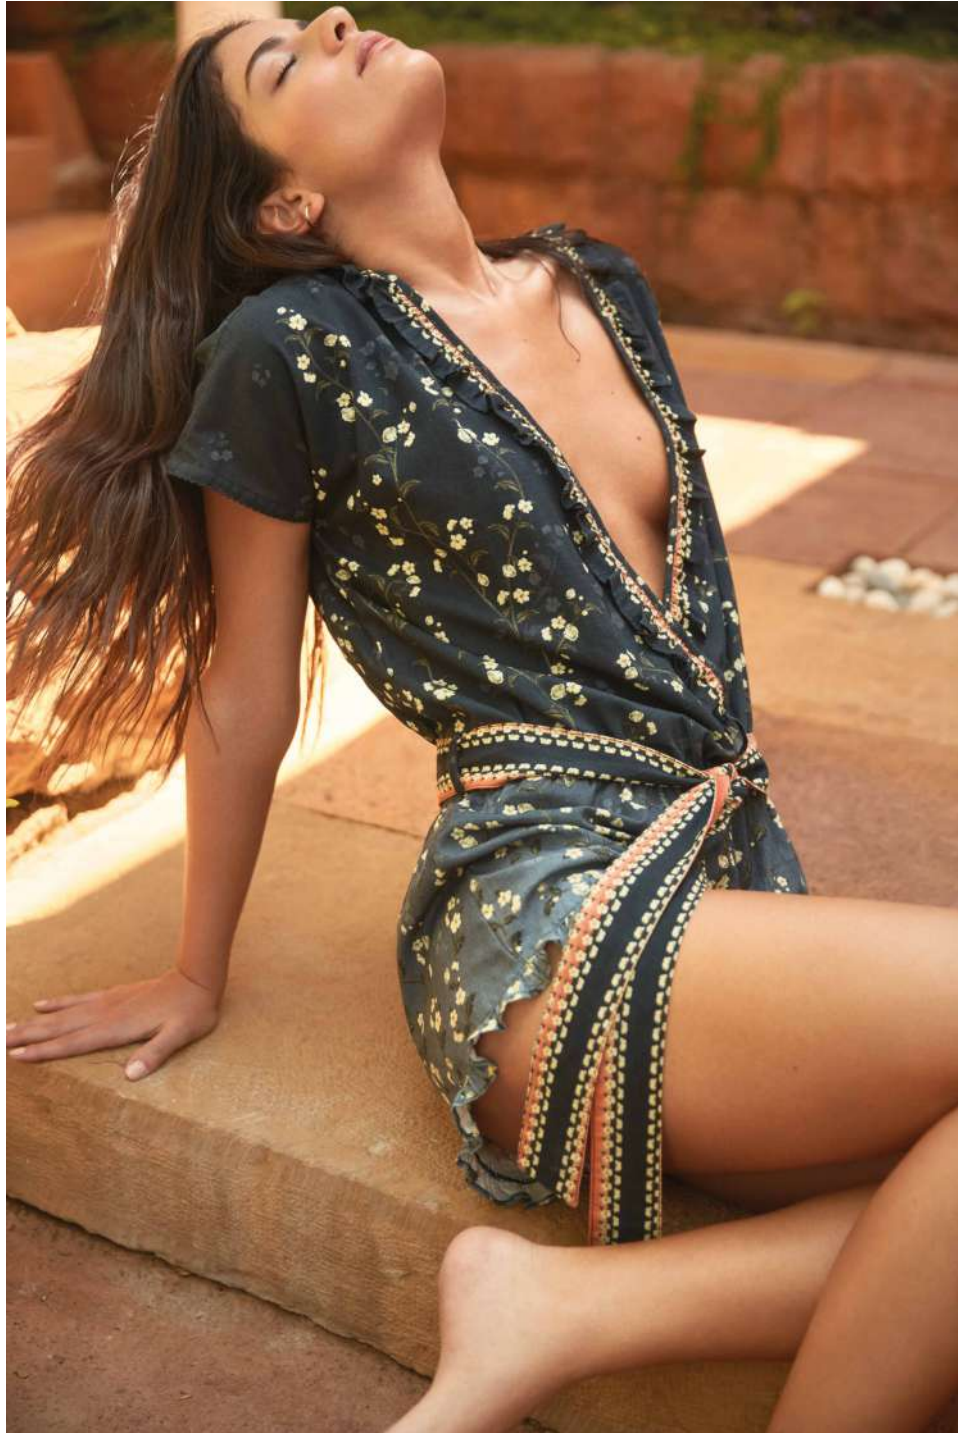

HANDCRAFTED DETAILS

ZENDA _ ROMPER 7124 (S M L)

TARA _ DRESS 7180 (S M L)

LEAH _ TOP 7125 (S M L)
IRINA _ SKIRT 7126 (S M L)

MARINE _ PAREO 7123 (U)

ISABELLE _ KIMONO 7128 (U)

*Letters and romantic histories behind the tapes
and patches talks about dreamy vacations full
of 'summer love'*