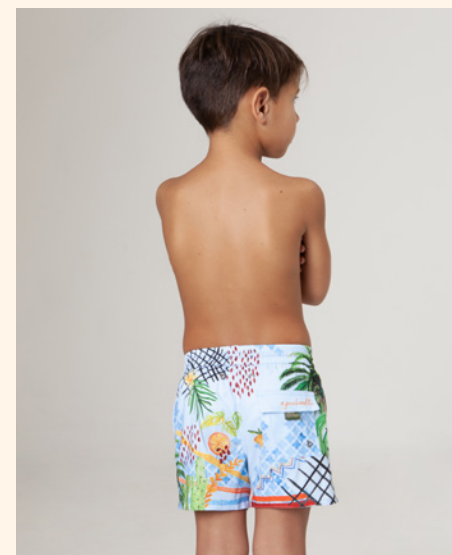

♥ handcrafted detailing
MARINE PAREO - 6168 - ONE SIZE

LEANDRA DRESS - 6171 - S-M-L

ROXANNE SHORT - 5693 - S-M-L

AMAIA SKIRT - 6170 - SML

CRYSTAL SHIRT - 6172 - SML

GOA MEN & KIDS

JOE TRUNK - 5802 - 30,32,34,36